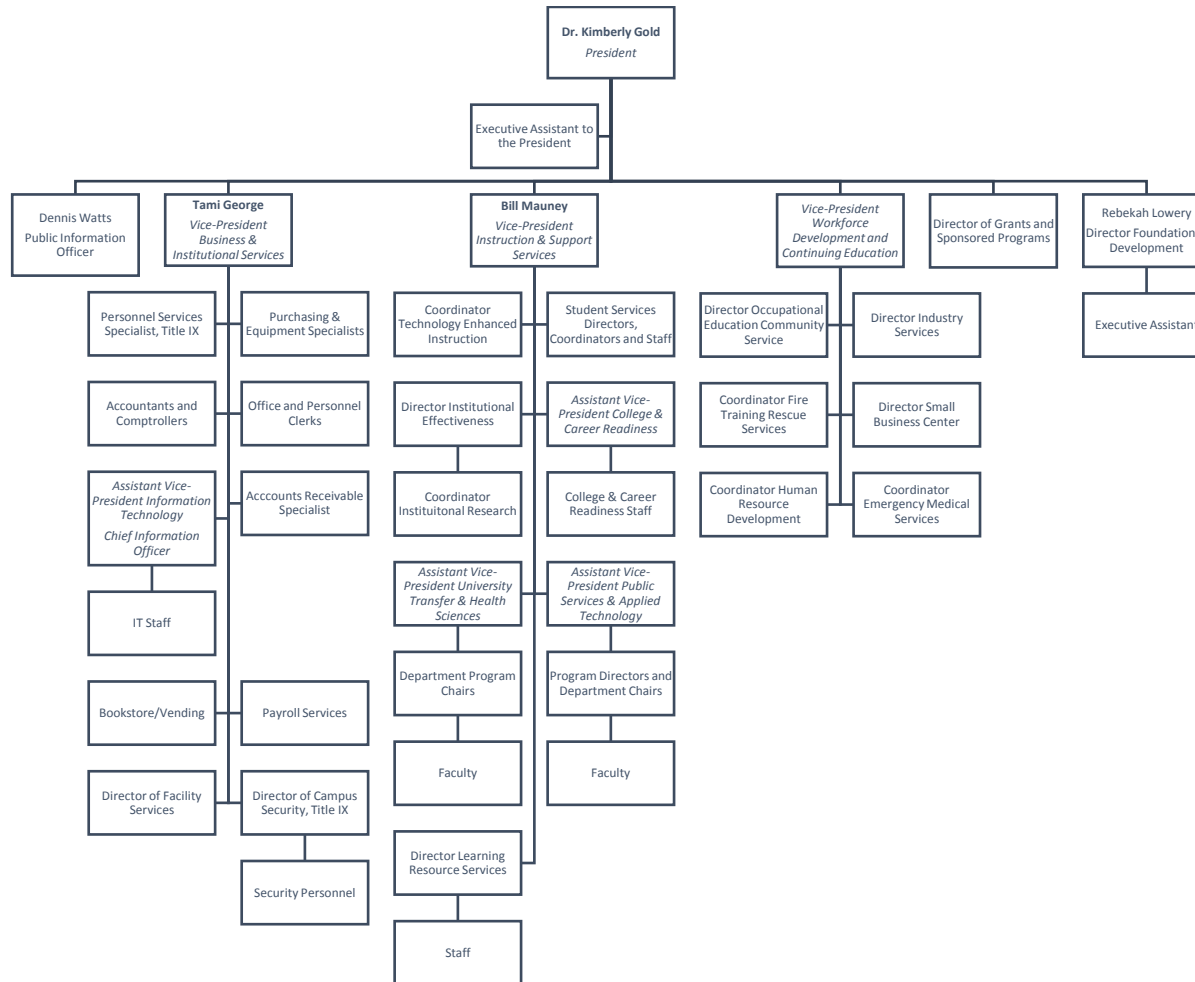

FY 2018-2019 ORGANIZATIONAL STRUCTURE

ROBESON

COMMUNITY COLLEGE

BUSINESS & INSTITUTIONAL SERVICES

LEARNING RESOURCE SERVICES

ROBESON

COMMUNITY COLLEGE

STUDENT SERVICES