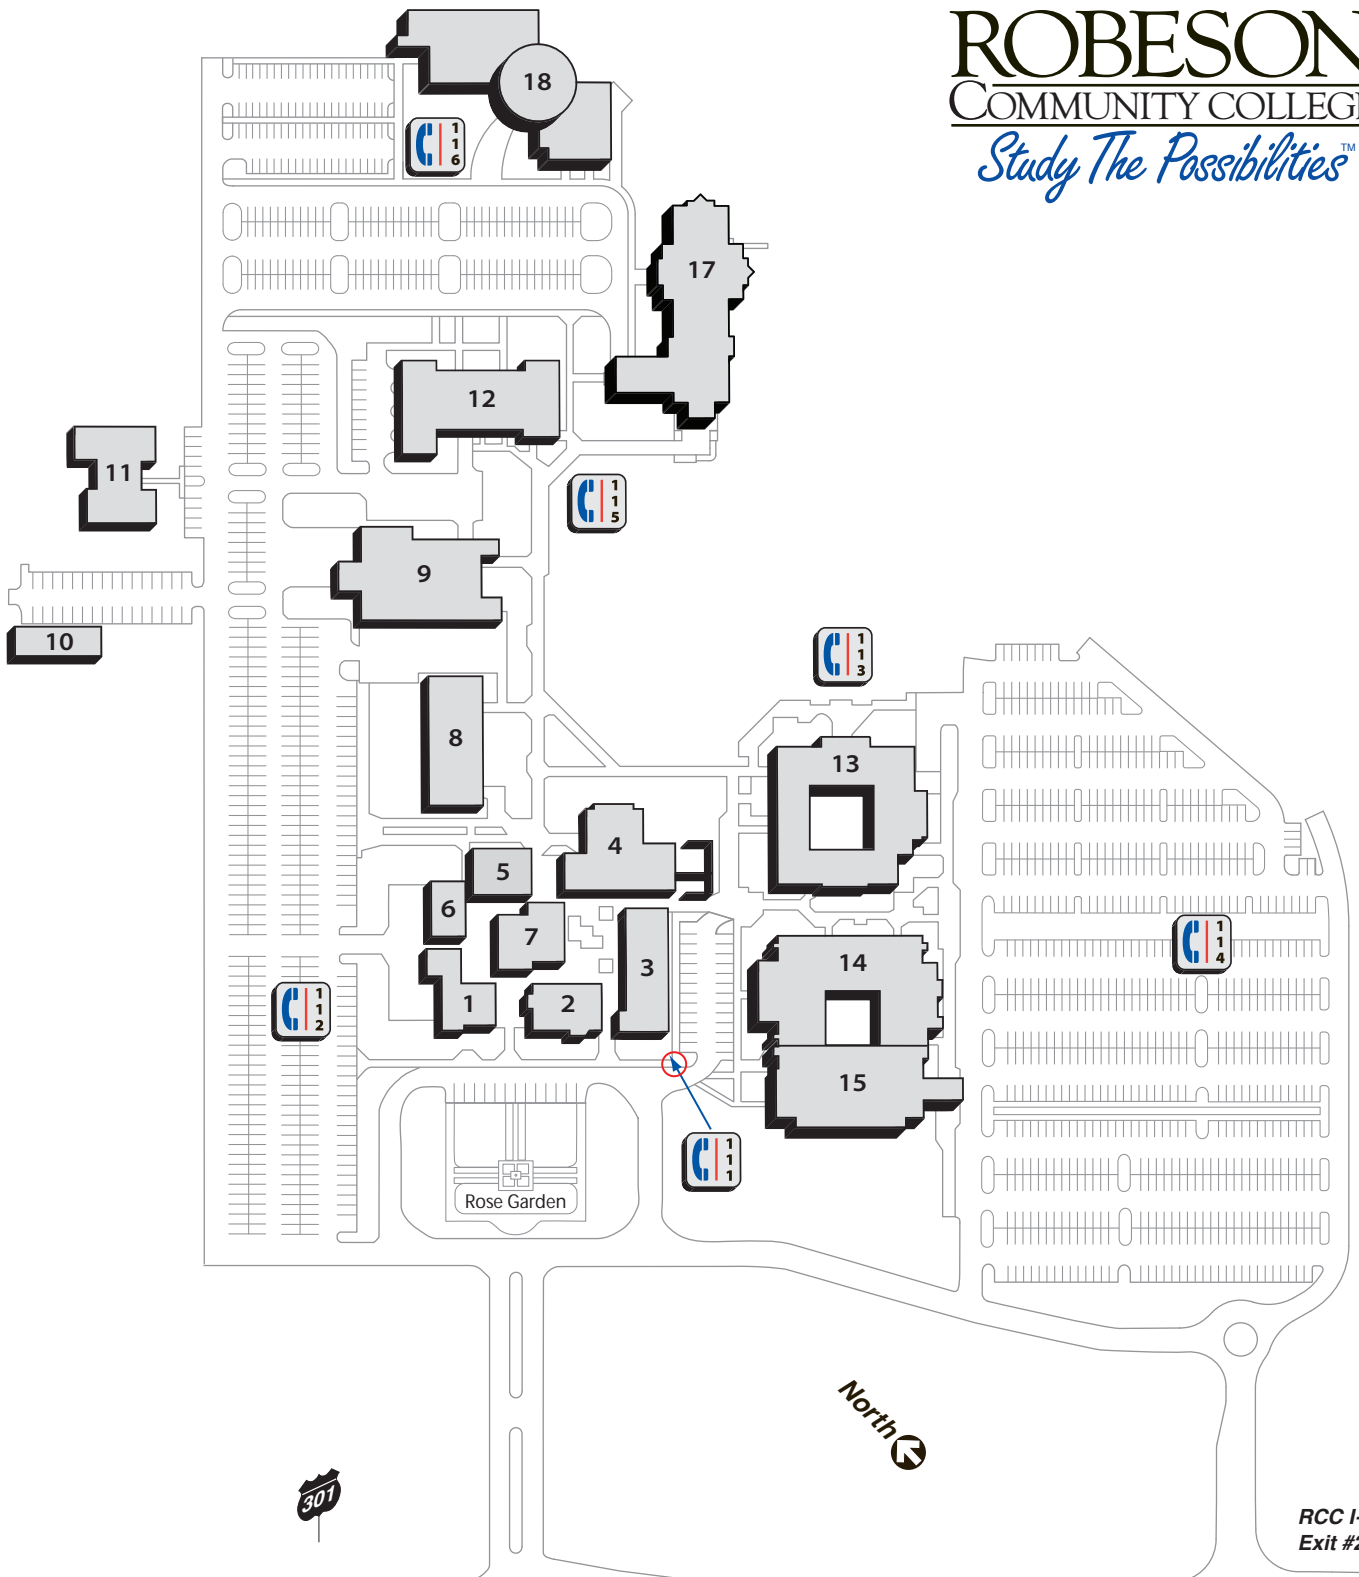

# ROBESON COMMUNITY COLLEGE

*Study The Possibilities™*

← St. Pauls Lumberton & Interstate 95 →

-  Handicapped parking spaces in all lots
-  Emergency call boxes placed at strategic locations around campus
-  Video security surveillance
-  Visitor parking located in front of buildings 1 & 2, between buildings 3 & 14, in front of building 17

Dawn Drive